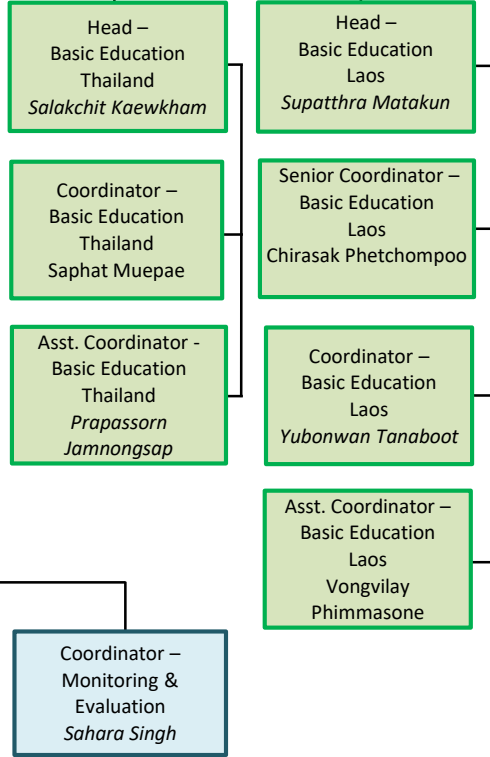

## CHILD'S DREAM CAMBODIA

**Director – Cambodia**  
Yem Khlok\*

## CHILD'S DREAM THAILAND

**Director – Health**  
Daniel Siegfried (ad interim)

**Director – Basic Education**  
Charuwan Phaisantham\*

**Director – Higher Education**  
Thomas Brittner\*

\* Member of the regional Management Team  
female / male