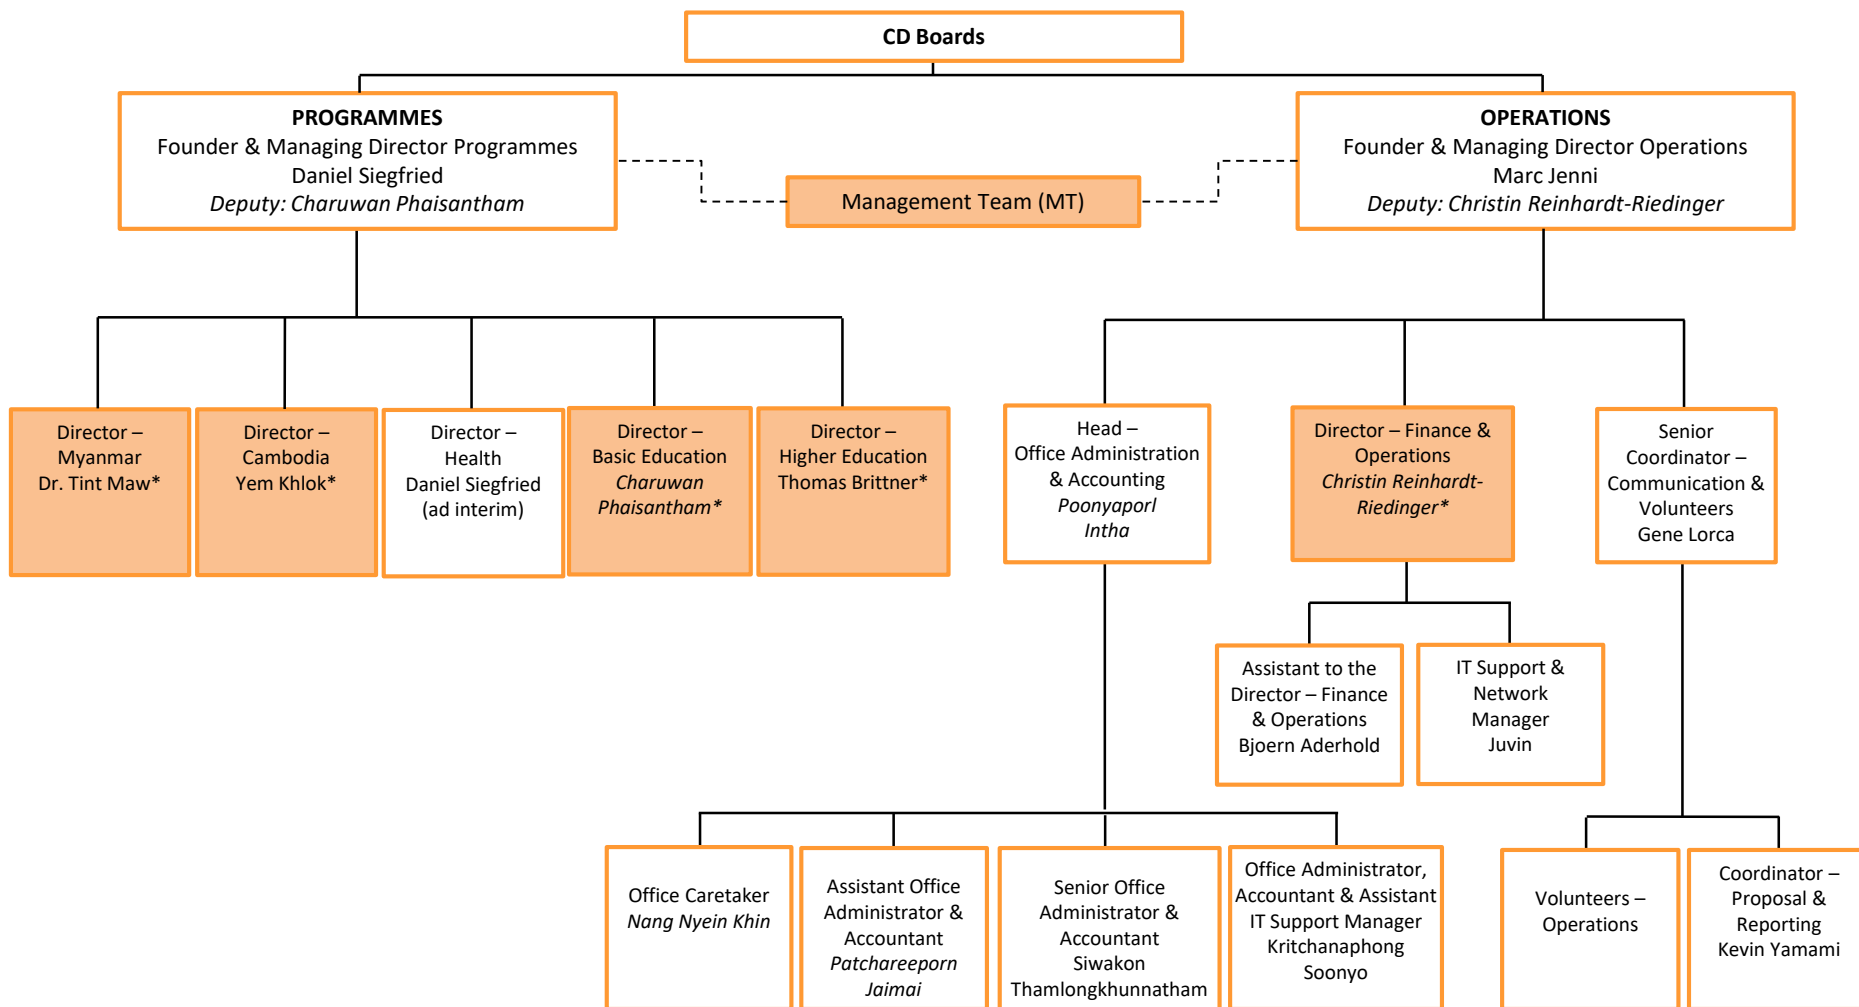

# Organigram Child's Dream – May 2020

\* Member of the regional Management Team  
female / male

# Organigram Child's Dream – May 2020

Focus Group Basic Education
Focus Group Health  
Focus Group Higher Education
Operations  
Monitoring & Evaluation, Capacity Building

**Managing Director Programmes**  
Daniel Siegfried