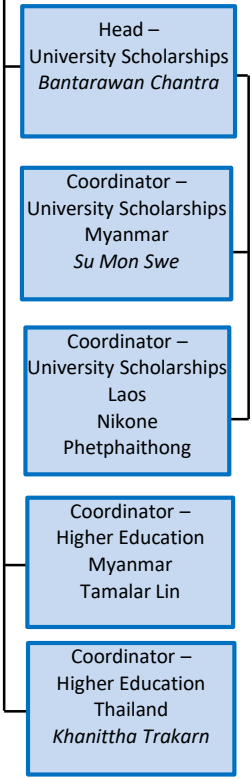

## CHILD'S DREAM MYANMAR

**Director – Myanmar**  
Dr. Tint Maw\*

## CHILD'S DREAM CAMBODIA

**Director – Cambodia**  
Yem Khlok\*

## CHILD'S DREAM THAILAND

**Director – Health**  
Daniel Siegfried (ad interim)

**Director – Basic Education**  
Charuwan Phaisantham\*

**Director – Higher Education**  
Thomas Brittner\*

\* Member of the regional Management Team  
female / male