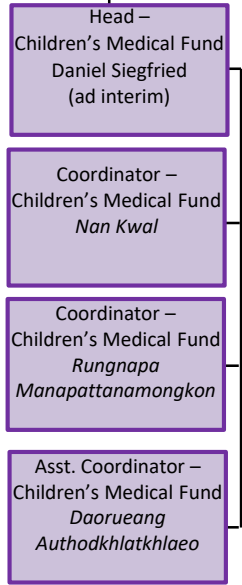

## CHILD'S DREAM MYANMAR

**Director – Myanmar**  
Dr. Tint Maw\*

## CHILD'S DREAM CAMBODIA

**Director – Cambodia**  
Yem Khlok\*

## CHILD'S DREAM THAILAND

**Director – Health**  
Daniel Siegfried (ad interim)

**Director – Basic Education**  
Charuwan Phaisantham\*

**Director – Higher Education**  
Thomas Brittner\*

\* Member of the regional Management Team  
female / male