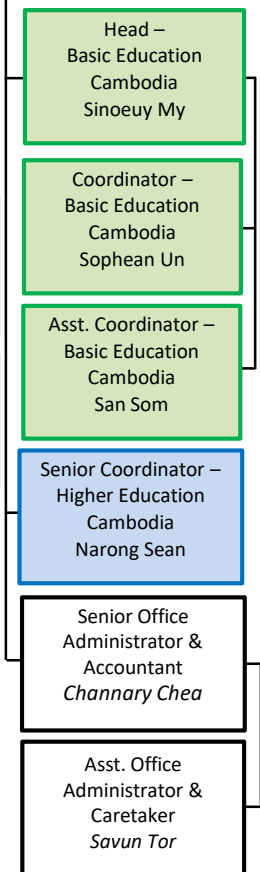

CHILD'S DREAM CAMBODIA

Director – Cambodia
Yem Khlok*