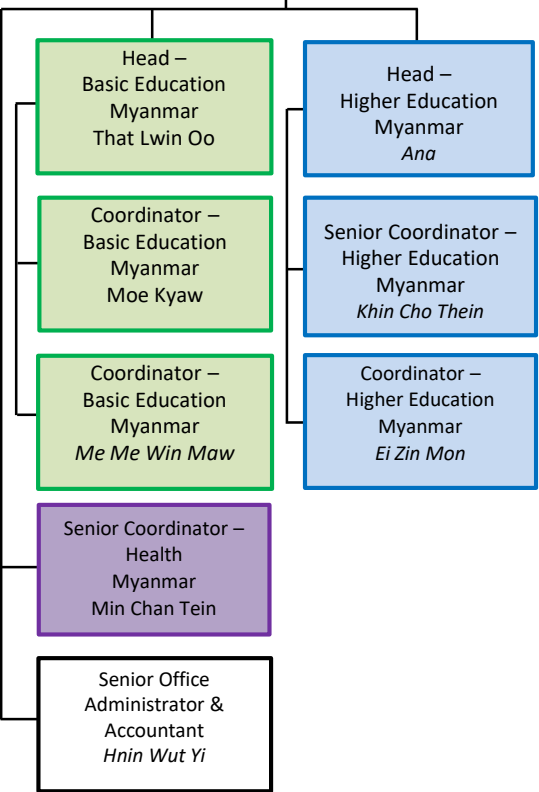

# Organigram Child's Dream – May 2020

\* Member of the regional Management Team  
female / male

## CHILD'S DREAM MYANMAR

**Director – Myanmar**  
Dr. Tint Maw\*